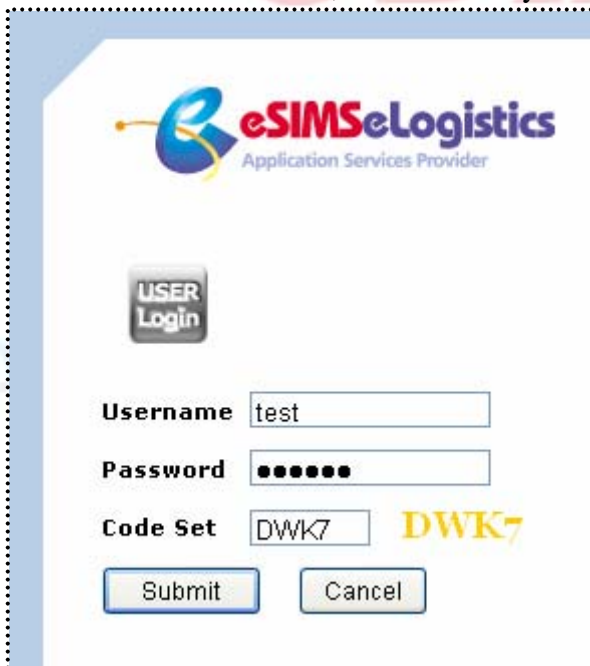

# Procedures of how to start using eSims Testing Environment

1. Visit eBean Century's Web Site (<http://www.ebean.com.hk/>)
2. Click the eSims Icon (with Red Circle)

3. You will then see a security message similar to the one like this:

4. Clicking “Yes” will bring you the eSims Login Page:

5. Enter the username and password as below:

- Username: **test**
- Password: **123456**

6. Enter the Code Set – the 4 letter code that are yellow in color – example as shown below. The Code set is case-sensitive, so make sure you enter the Code Set with the correct case.