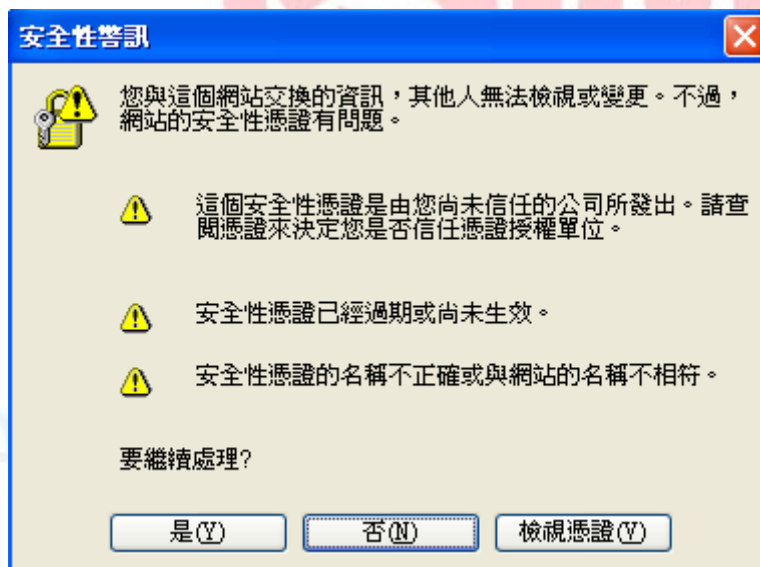

# Procedures of how to start using eSims Testing Environment

1. Visit eBean Century's Web Site (<http://www.ebean.com.hk/>)
2. Click the eSims Icon (with Red Circle)

3. You will then see a security message similar to the one like this: